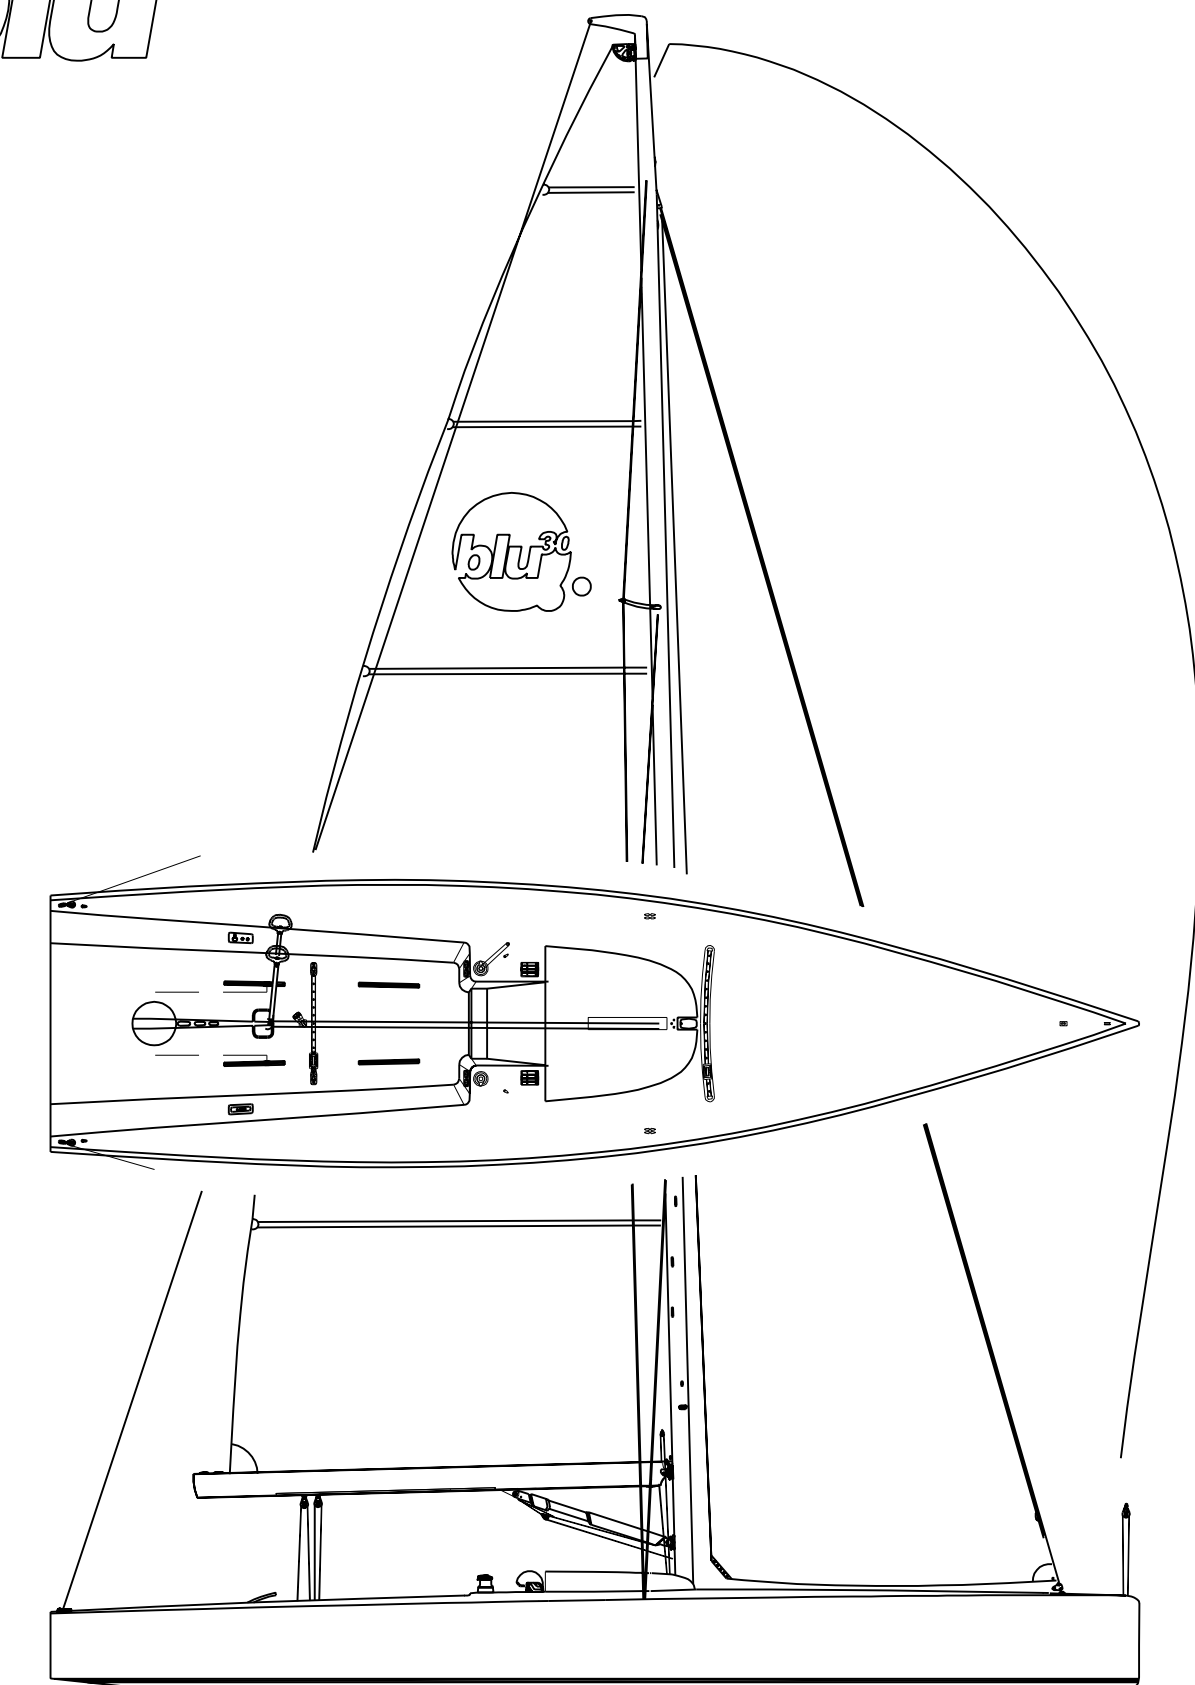

blu³⁰

Dimensions of 9m Daysailer "blu30"

LOA:	9.00 m	Draught:	0.65 - 2.00 m ²
BOA:	2.38 m	Sailarea upwind:	47 m ²
LWL:	8.25 m	Genaker:	72 m ²
Weight:	1.500 kg	Mast above CWL:	13.82 m

bluboats.com

— NAVAL DESIGN —
Yacht Architecture by Bolinger
www.naval-gmbh.ch